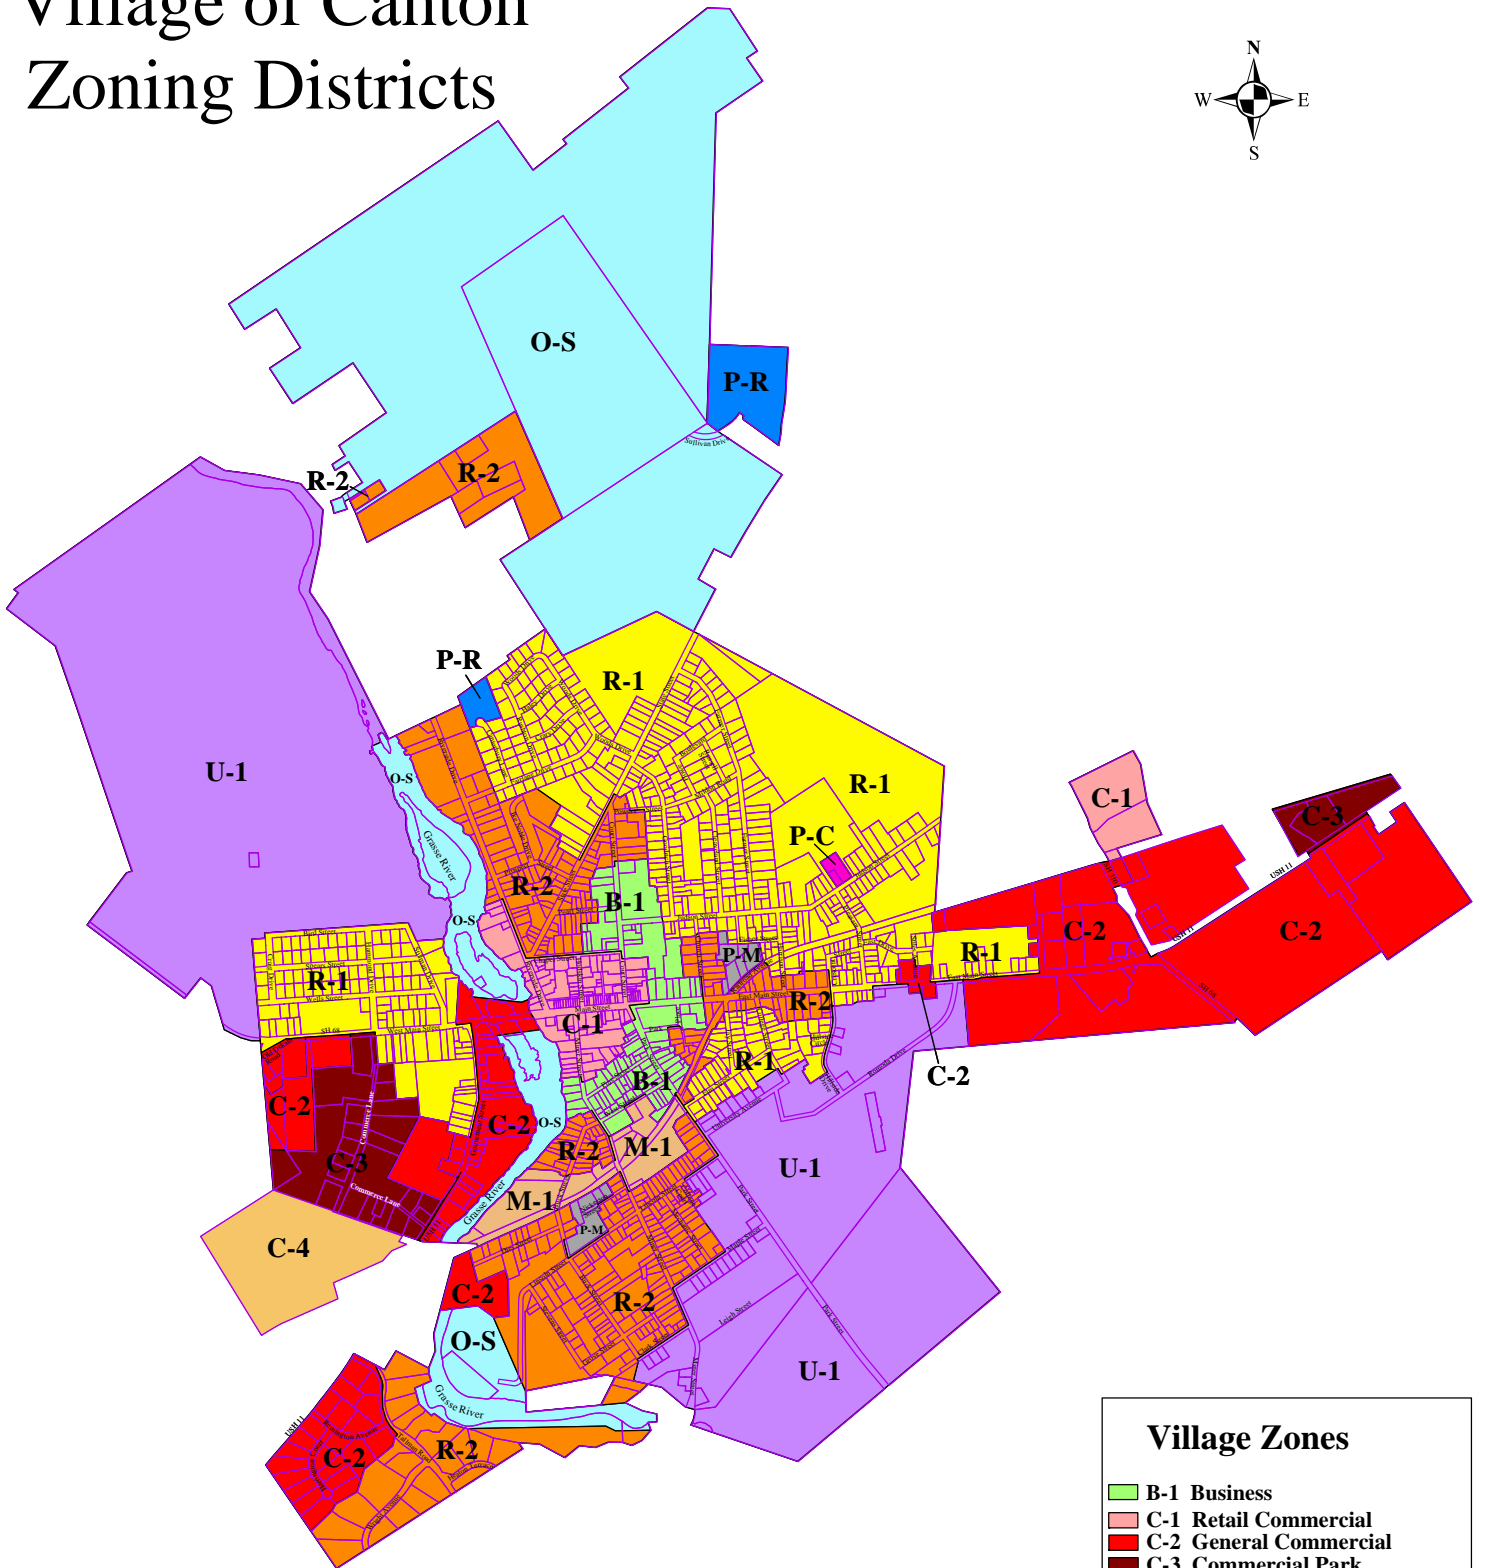

# Village of Canton Zoning Districts

Village Zones	
<span style="color: green;">■</span>	B-1 Business
<span style="color: lightcoral;">■</span>	C-1 Retail Commercial
<span style="color: red;">■</span>	C-2 General Commercial
<span style="color: darkred;">■</span>	C-3 Commercial Park
<span style="color: orange;">■</span>	C-4 Commercial/Light Industrial
<span style="color: cyan;">■</span>	O-S Open Space
<span style="color: magenta;">■</span>	P-C Planned Commercial
<span style="color: grey;">■</span>	P-M Planned Manufacturing
<span style="color: blue;">■</span>	P-R Planned Residence
<span style="color: yellow;">■</span>	R-1 Residential - One Family
<span style="color: orange;">■</span>	R-2 Residential - General
<span style="color: purple;">■</span>	U-1 University