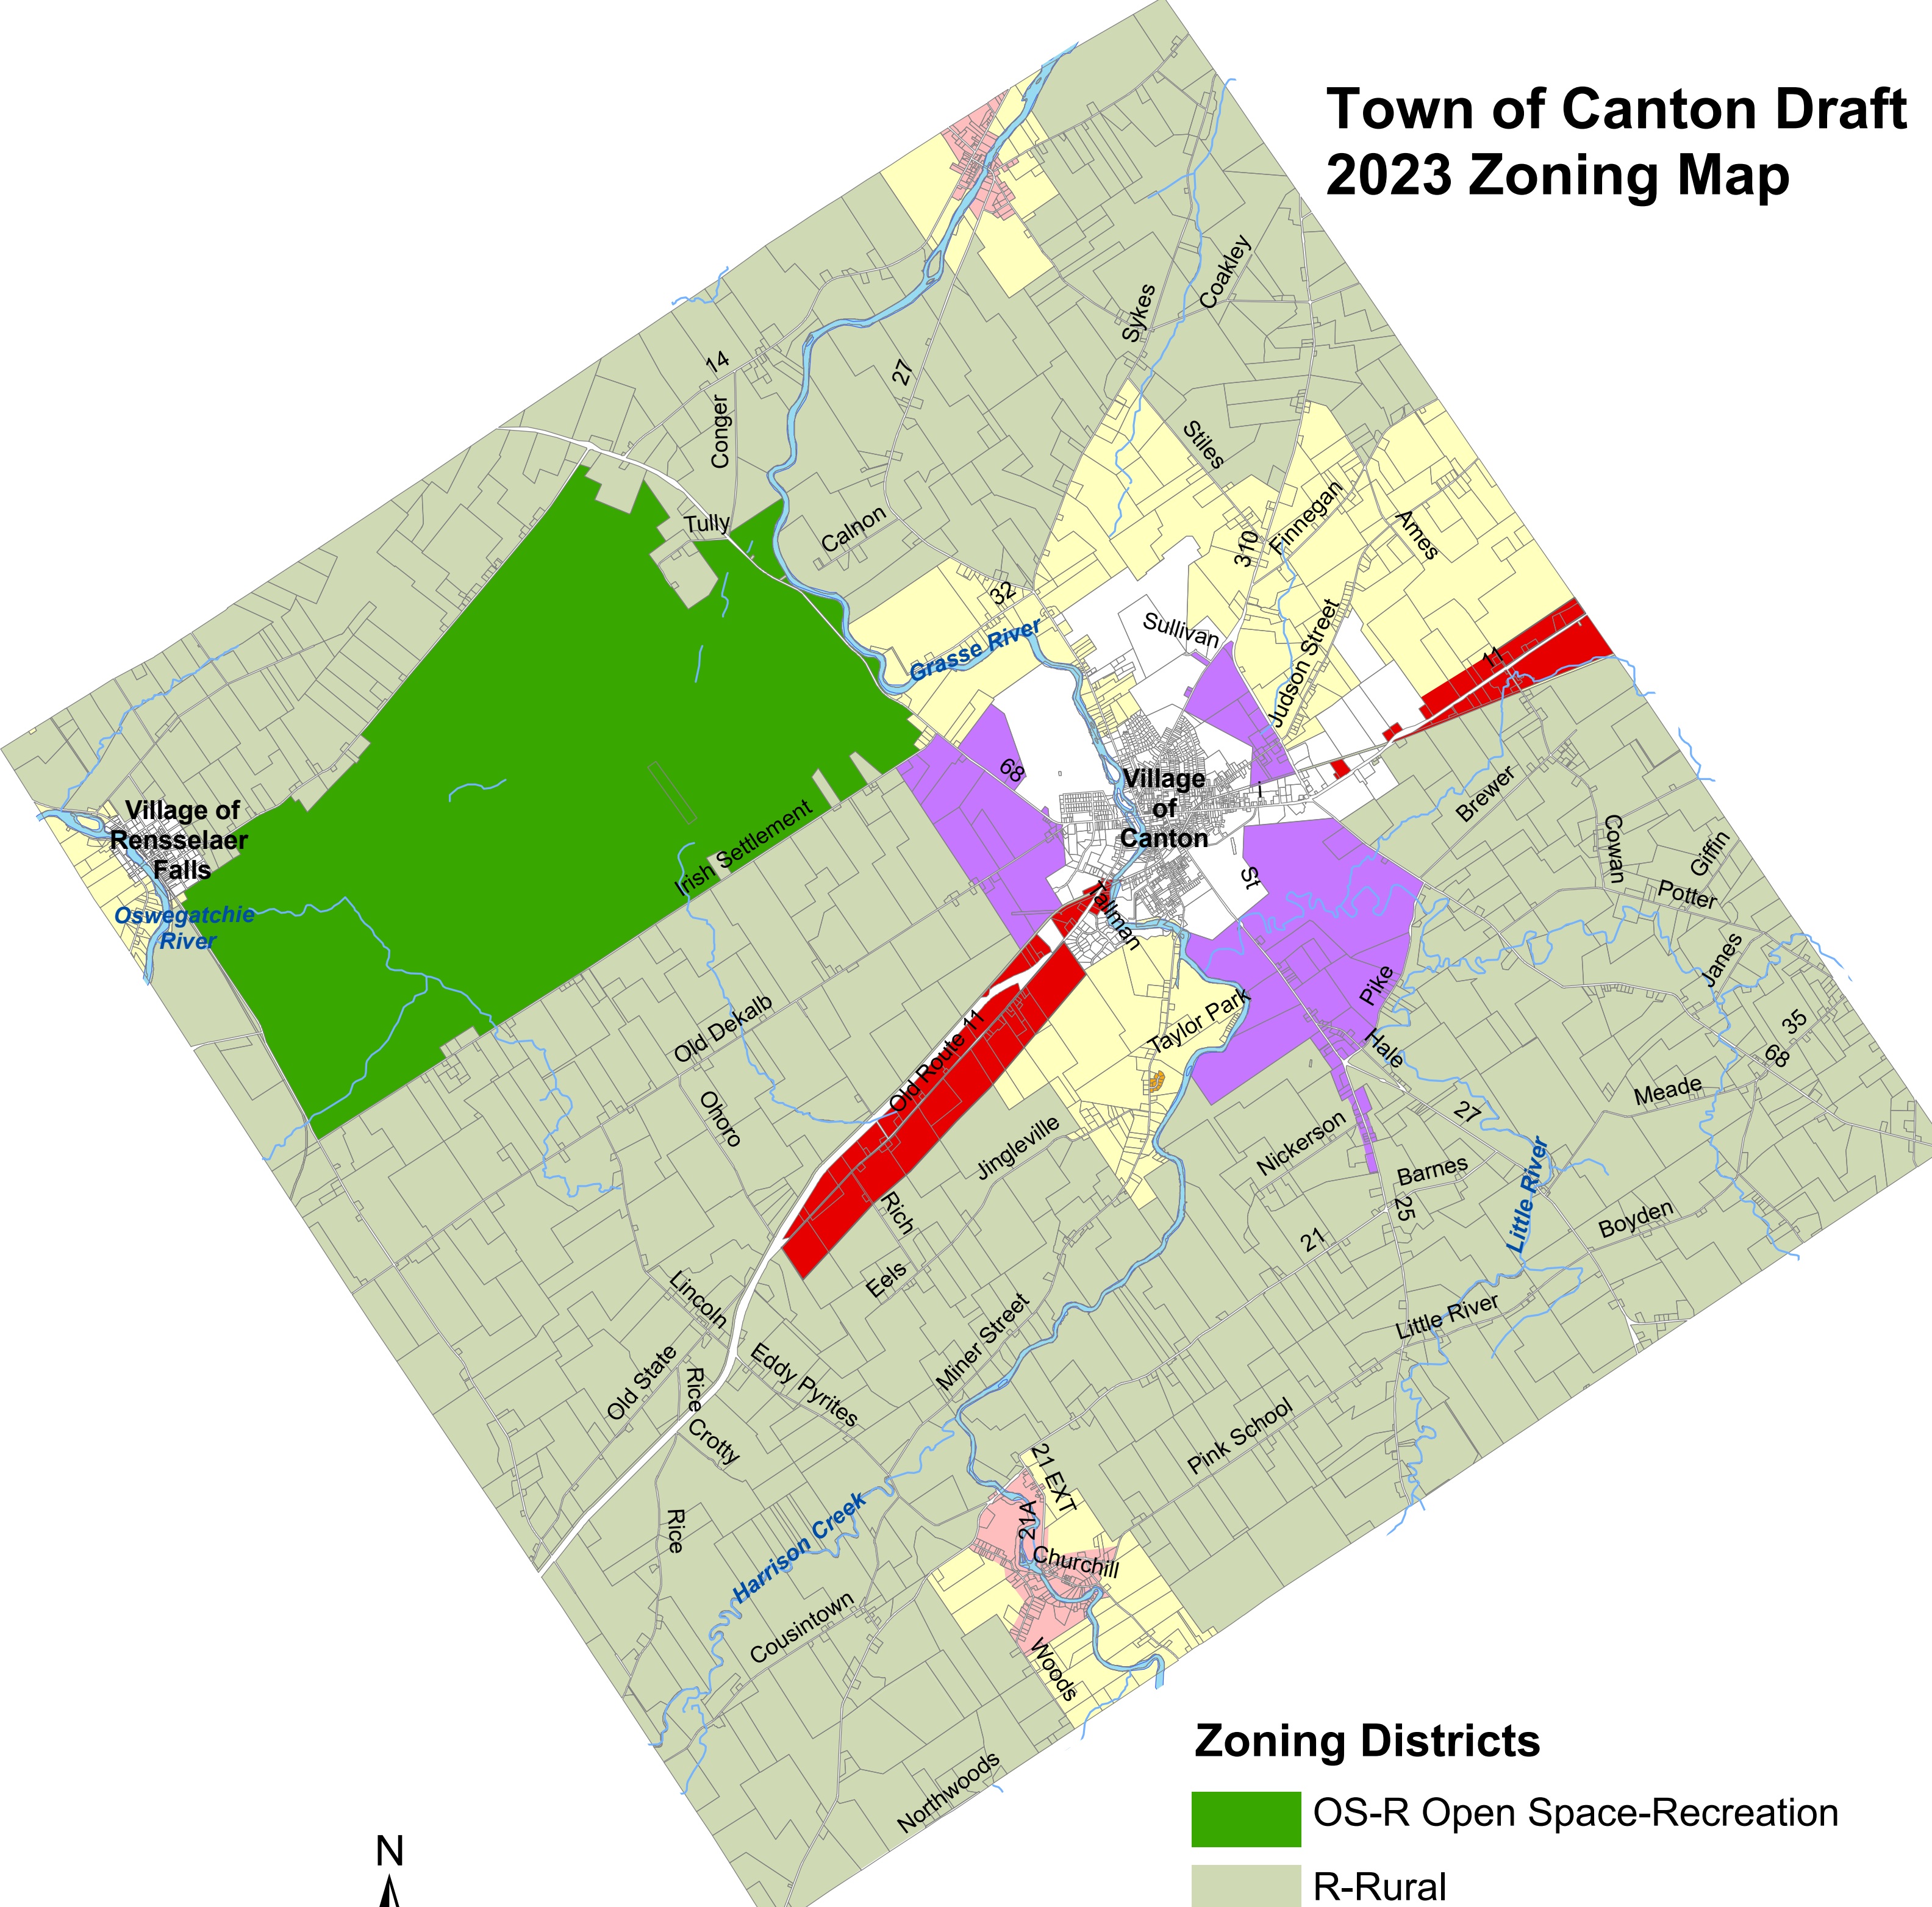

Town of Canton Draft 2023 Zoning Map

Zoning Districts

- OS-R Open Space-Recreation
- R-Rural
- RA-Residential-Agriculture
- H-Hamlet
- MU-Mixed Use
- C-Commercial*
- Existing Planned Unit Development
- Rivers and Streams**

February 2023

* See Chapter 70, Section 70-25.A for boundary description
 **Watercourse Protection Overlay standards may apply per Chapter 70, Article V.