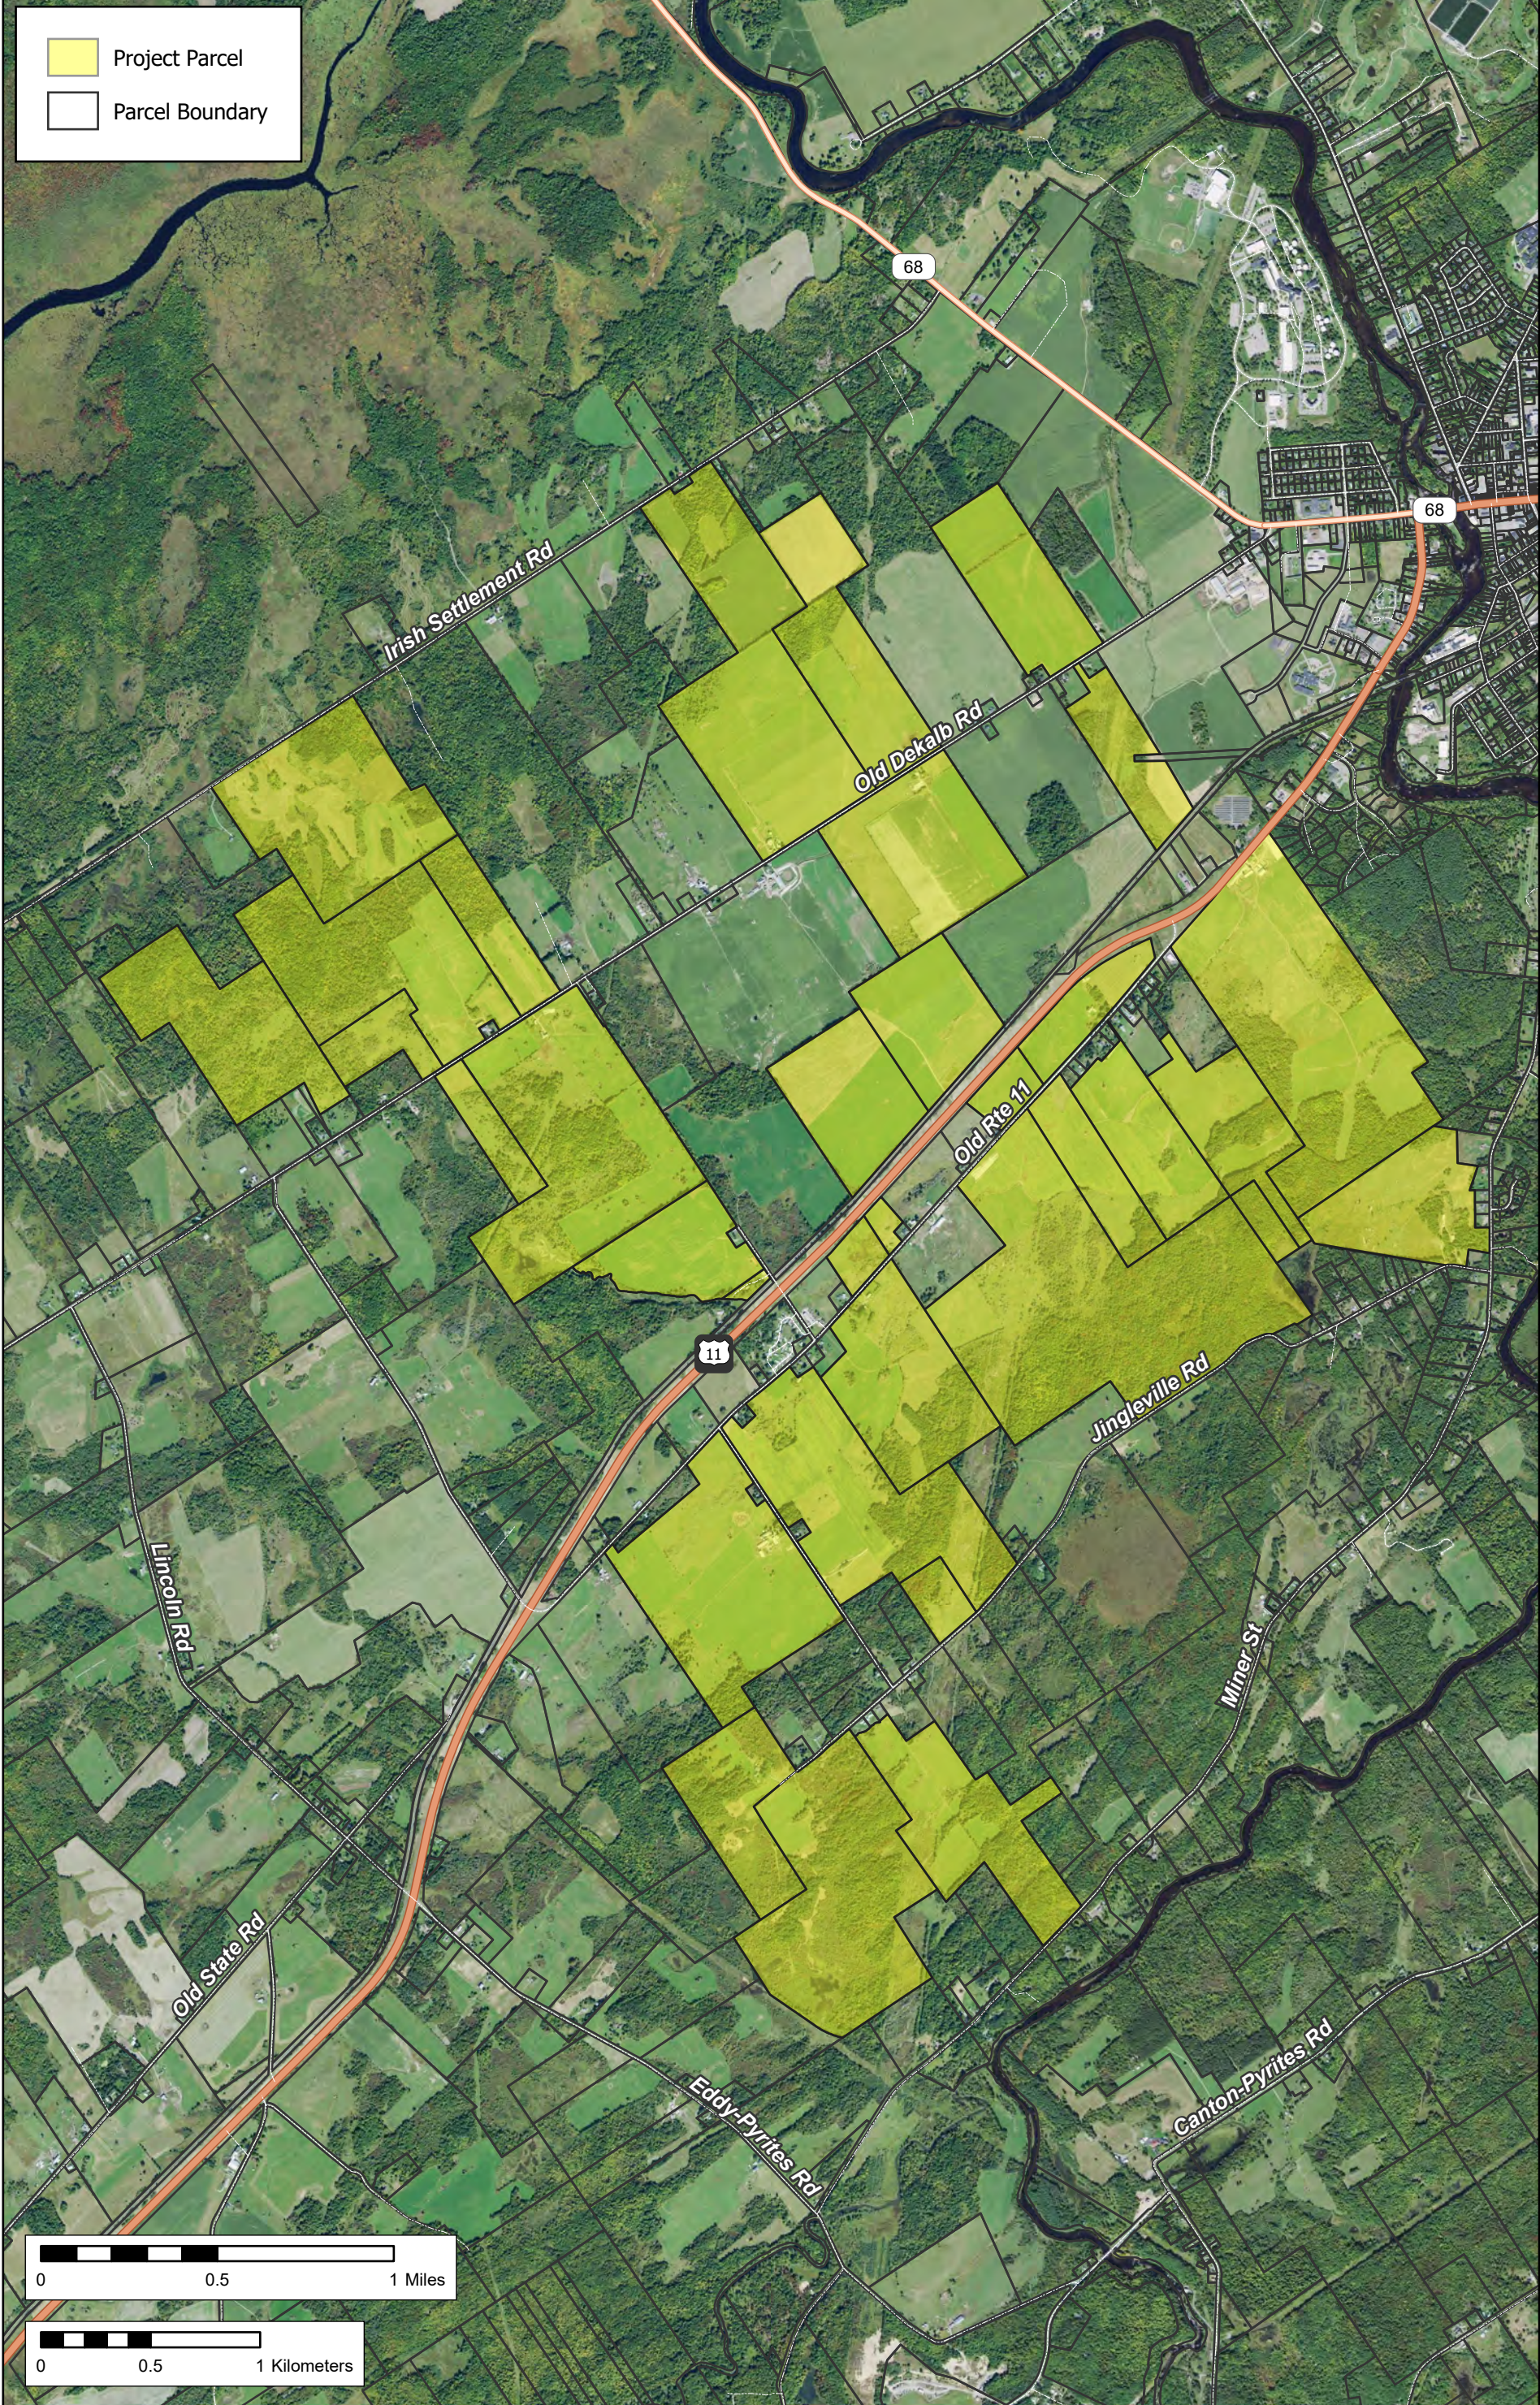

Project Parcel
 Parcel Boundary

Source: Corelogic 2021, ESRI 2021 | G:\Projects\USA_East\Rich_Road_Solar\05_GIS\RichRoad.aprx | Layout: LandControl | Last Updated 7/9/2021 by David Stimple